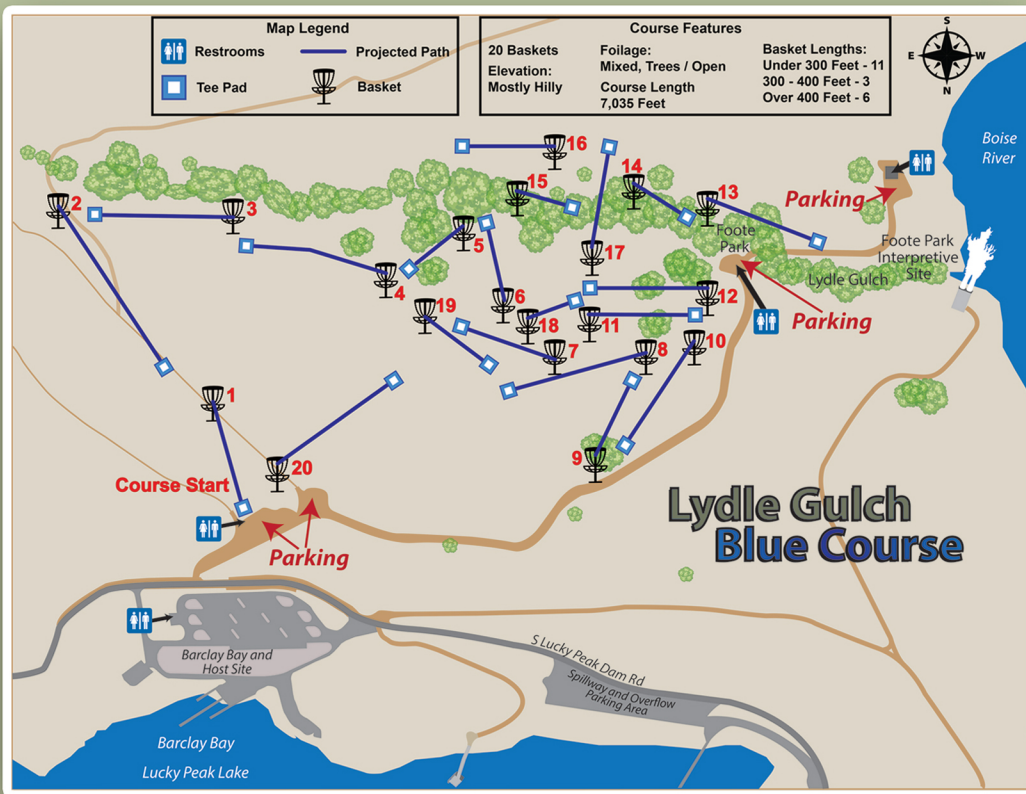

**Lydle Gulch Blue Course**

Foote House  
Interpretive  
Site

## Map Legend

-  Restrooms
-  Tee Pad
-  Projected Path
-  Basket

## Disc Golf

The Lydle Gulch Blue Course is a full length intermediate course with some areas of trees and shrub obstacles amongst open areas. The lower, Lydle Gulch Gold Course is a full length advanced course with elevation and hole lengths as major challenges.

### Gold Course Features

#Holes: 20  
 Elevation: All Hilly  
 Foliage: Sparce  
 Course Length: 7,998 feet  
 Hole Length:  
 Under 300ft: 7  
 300 - 400ft: 7  
 Over 400ft: 6