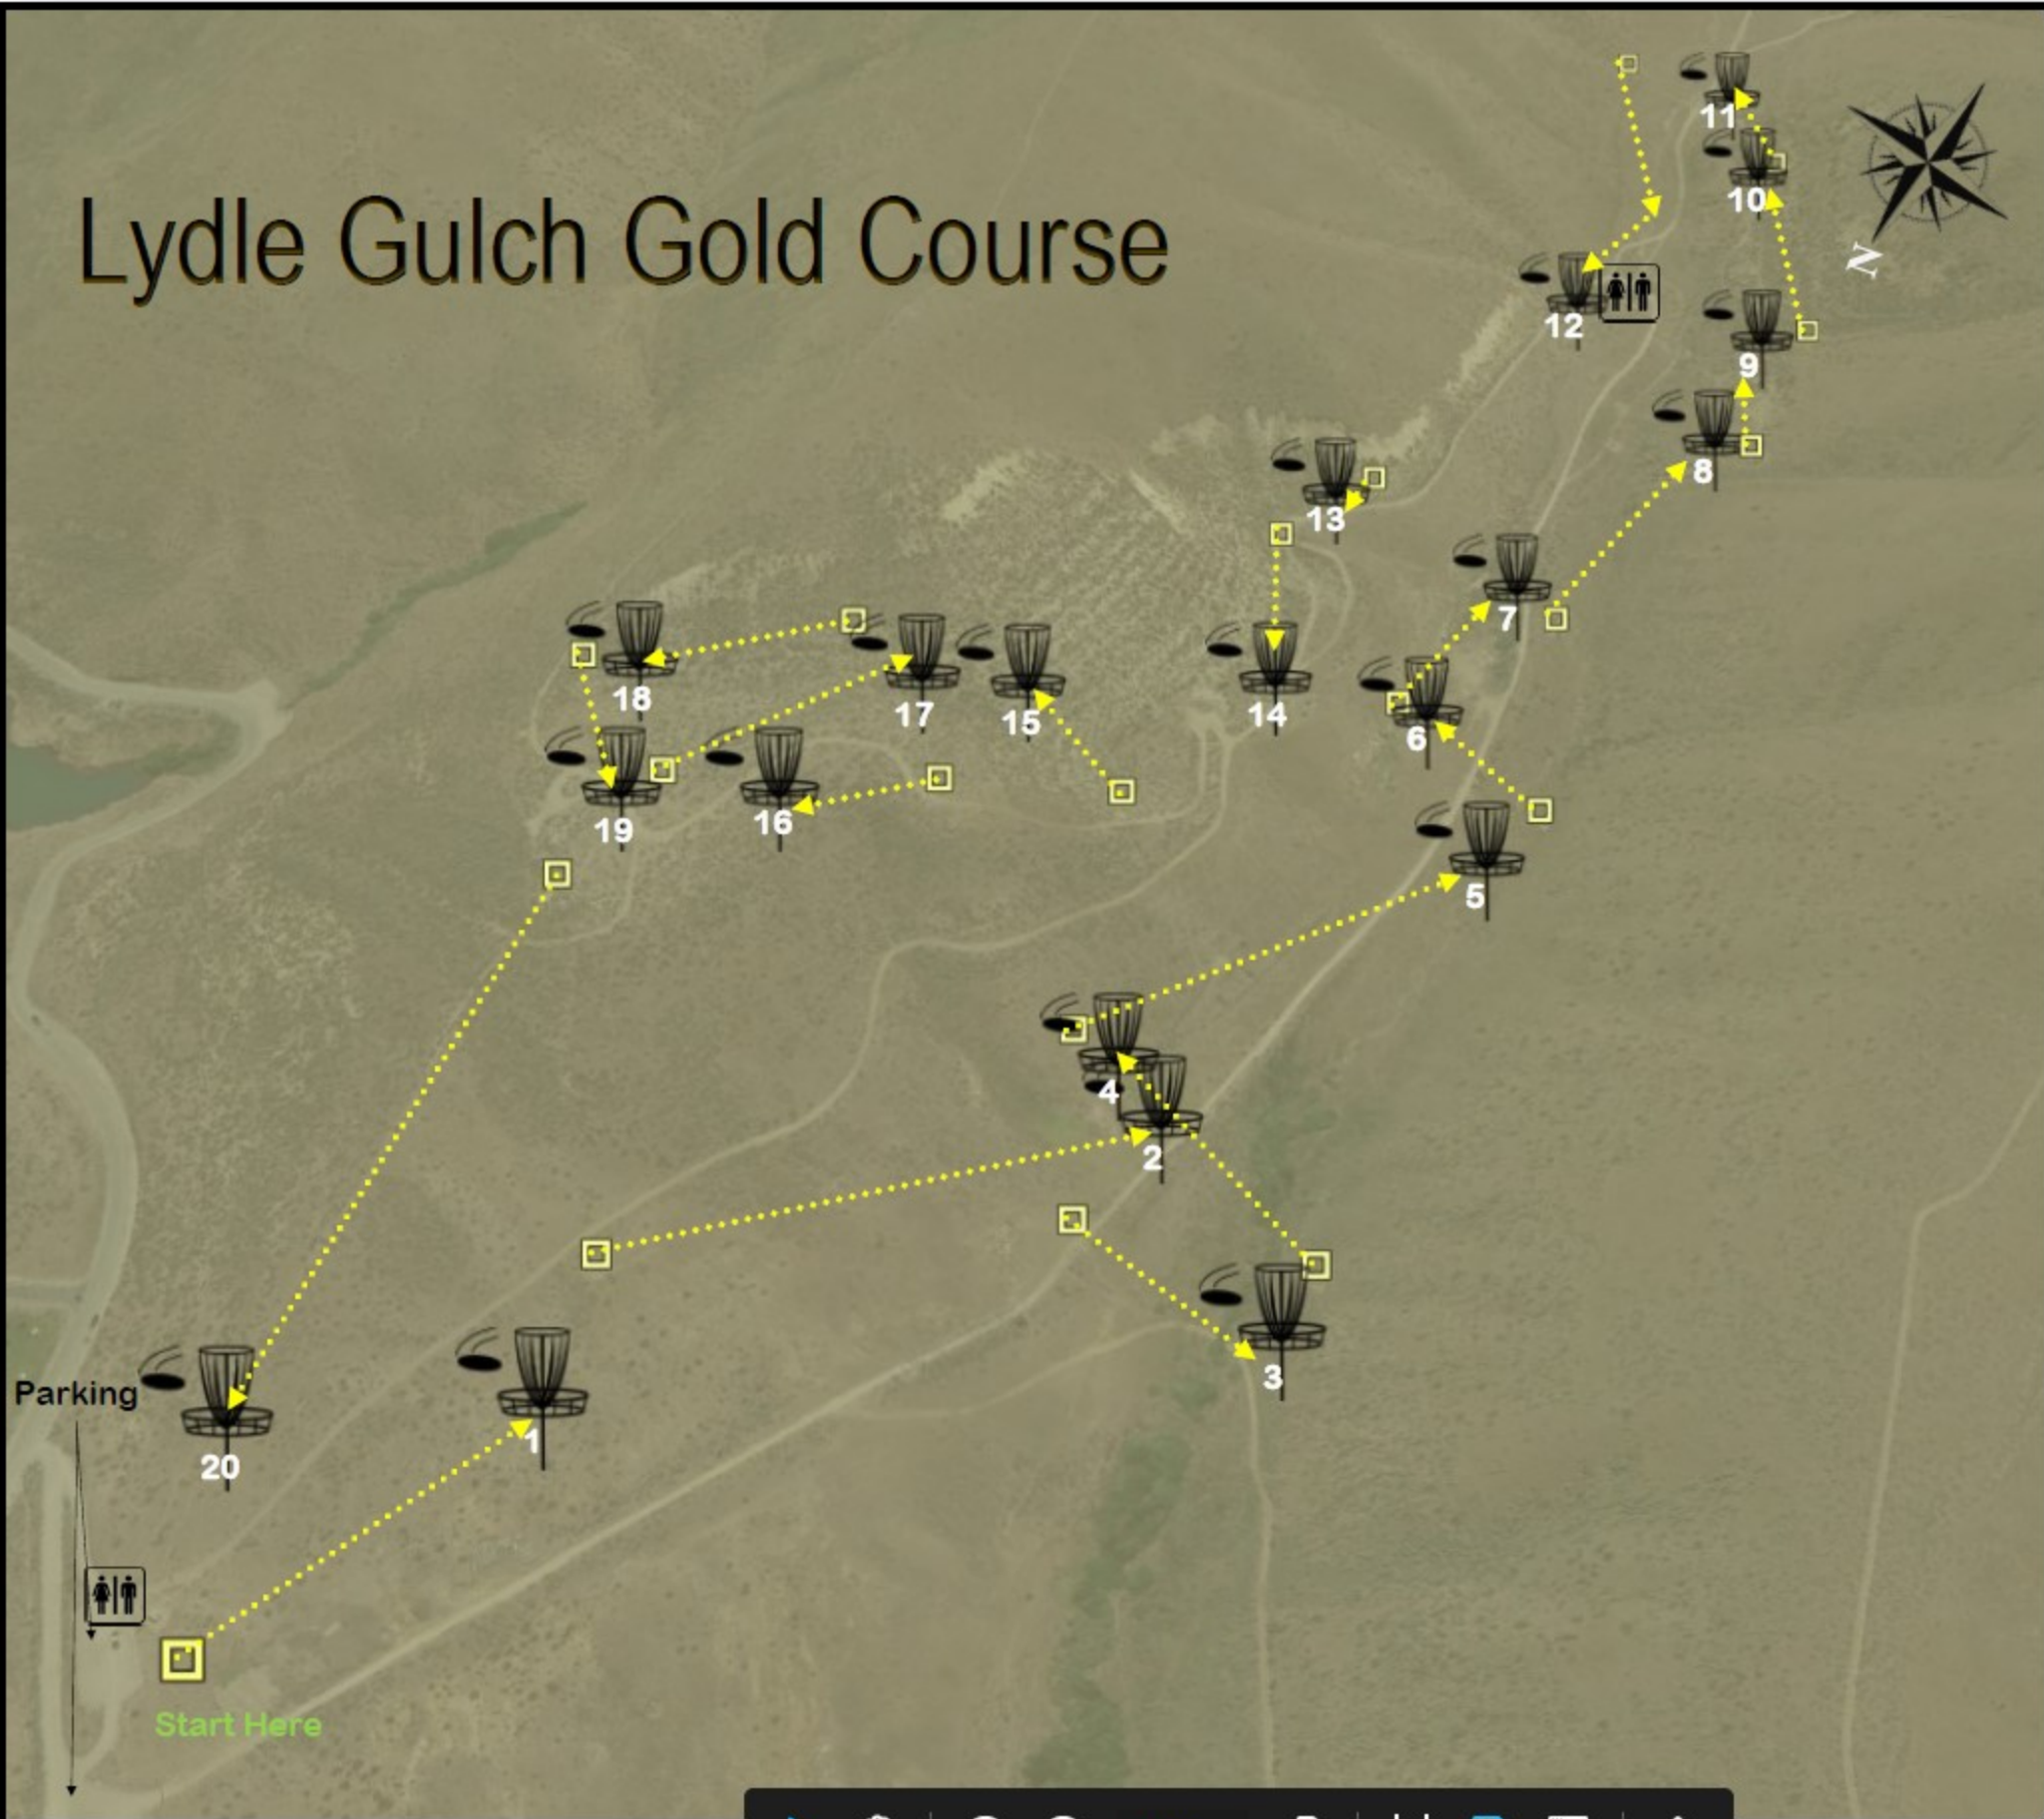

**Map Legend**

-  Restrooms
-  Tee Pad
-  Projected Path
-  Basket

**Course Features**

- 20 Baskets
- Elevation  
Mostly Hilly
- Foliage:  
Mixed: Trees / Open
- Course Length  
7,035 Feet
- Basket Lengths:  
Under 300 Feet—11  
300-400 Feet—3  
Over 400 Feet—6

**Lydle Gulch Blue Course**

Foote House  
Interpretive  
Site

# Lydle Gulch Gold Course

## Map Legend

-  Restrooms
-  Tee Pad
-  Projected Path
-  Basket